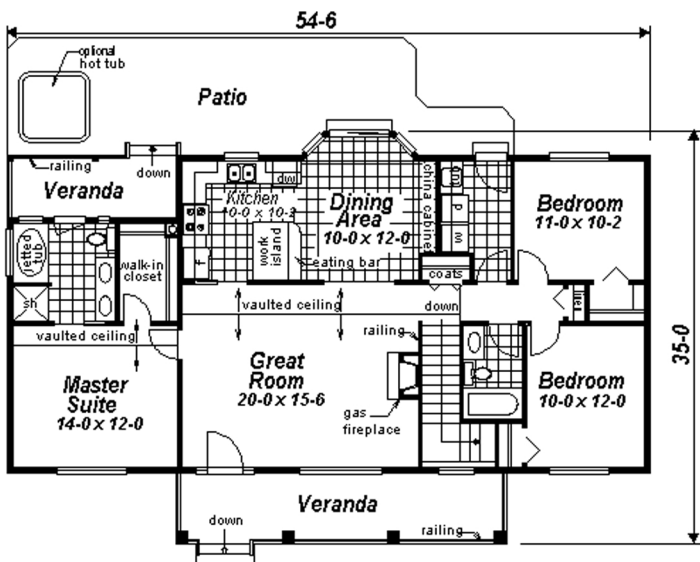

Order Code: PT104

Special features include a bay window in the dining area and vaulted ceiling in the great room.

House Plan **98889**

Total Living Area	1,412 sq.ft
Main Level	1,412 sq.ft
Bedrooms	3
Bathrooms	2
Garage Type	none
Dimensions	55' Wide x 35' Deep