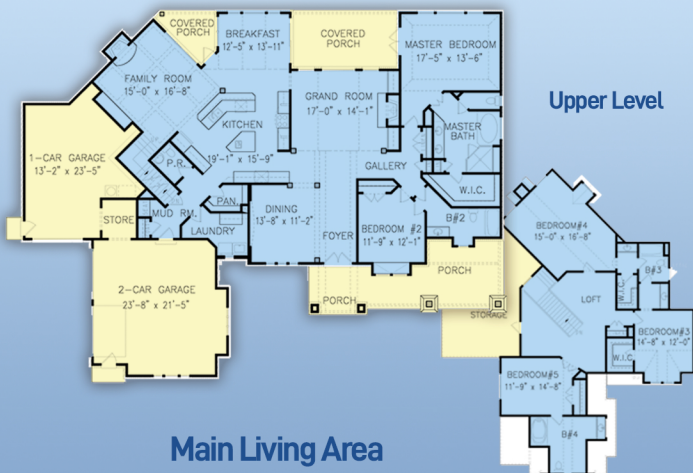

plan 97697

sq ft
3930

beds
5

baths
4.5

bays
3

width
85'

depth
65'

800-482-0464

familyhomeplans.com

Upper Level

Main Living Area