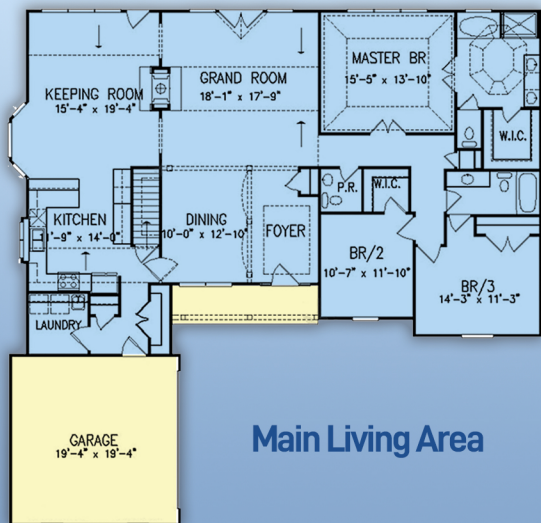

plan 97678

sq ft
2208

beds
3

baths
2.5

bays
2

width
60'

depth
60'

800-482-0464

familyhomeplans.com

Main Living Area