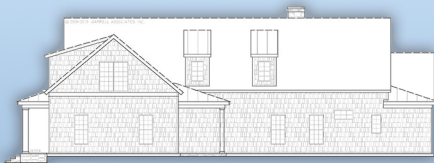

plan 97656

sq ft
3152

beds
3

baths
5

bays
2

width
86'6

depth
90'6

800-482-0464

familyhomeplans.com

Rear Elevation

Upper Level