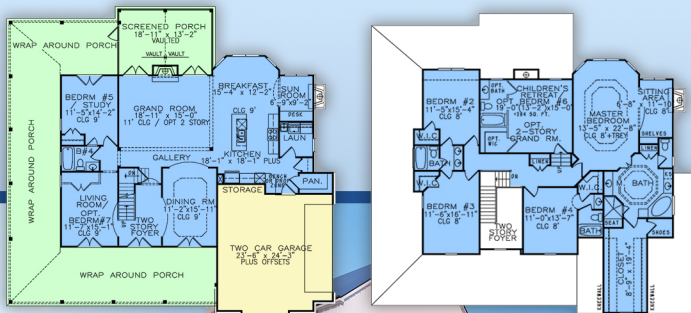

plan 97655

familyhomeplans.com  800-482-0464

3314 sq. ft., 5 beds, 4 baths, 64'4 W x 67'10 D