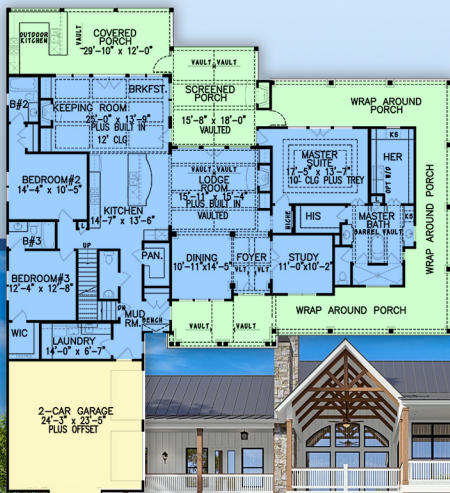

plan 97638

familyhomeplans.com  800-482-0464

3301 sq feet
3 BD, 4.5 BA
82 ft wide
94 ft deep