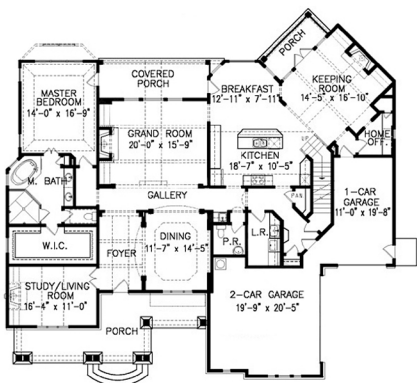

Order Code: **PT104**

Three porches make this home ideal for outdoor living and entertaining.

## House Plan **97628**

Total Living Area	<b>3,337 sq.ft</b>
Main Level	<b>2,546 sq.ft</b>
Upper Level	<b>791 sq.ft</b>
Bedrooms	<b>4</b>
Bathrooms	<b>3.5</b>
Garage Type	<b>3 Car Garage</b>
Dimensions	<b>71'2" W x 68'6" D</b>