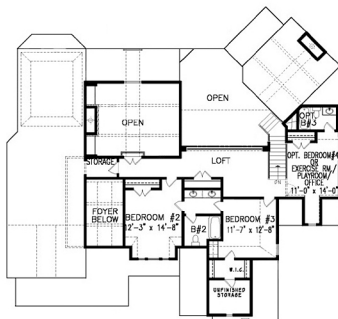

©Copyright by Designer