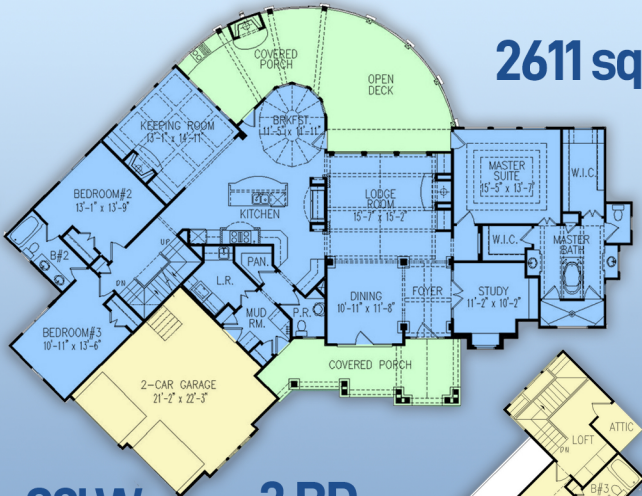

plan 97622

familyhomeplans.com 800-482-0464

2611 sq ft

92' W  
75' D

3 BD  
2.5 BA