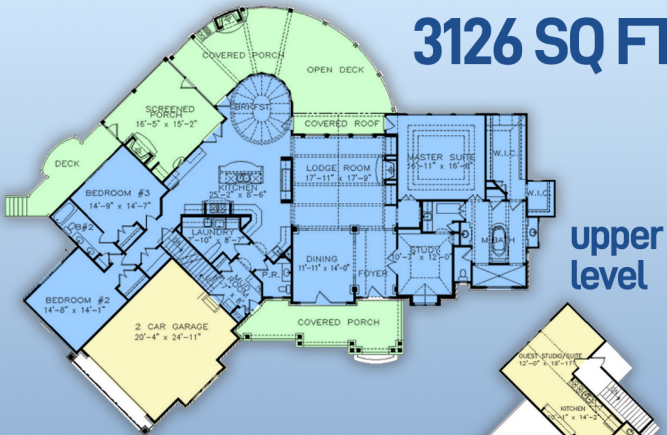

plan 97613

©Copyright by Designer

familyhomeplans.com  800-482-0464

3126 SQ FT

upper level

3 beds, 2.5 baths
105' wide x 84' deep