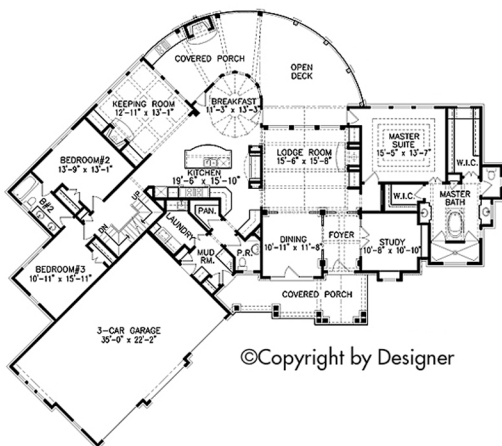

©Copyright by Designer

Order Code: PT104

This rustic house plan features open spaces, natural elements, and outdoor living.

House Plan **97604**

Total Living Area	2,621 sq.ft
Main Level	2,621 sq.ft
Bedrooms	3
Bathrooms	2.5
Garage Type	3
Dimensions	91'7" Wide x 80'11" Deep