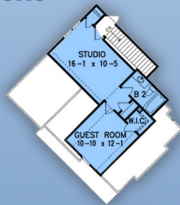

plan 97601

©Copyright by Designer

familyhomeplans.com 800-482-0464

2587 sq feet

91' wide
71' deep

upper level
options

3 bedrooms
2.5 bathrooms