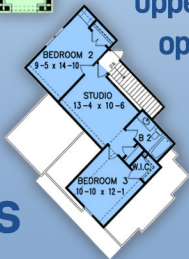

plan 97601

©Copyright by Designer

familyhomeplans.com 800-482-0464

2587 sq feet

91' wide
71' deep

upper level
options

3 bedrooms
2.5 bathrooms