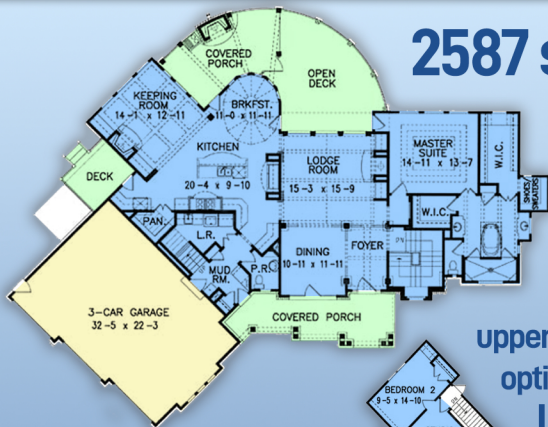

plan 97601

©Copyright by Designer

familyhomeplans.com 800-482-0464

2587 sq feet

91' wide
71' deep

upper level
options

3 bedrooms
2.5 bathrooms