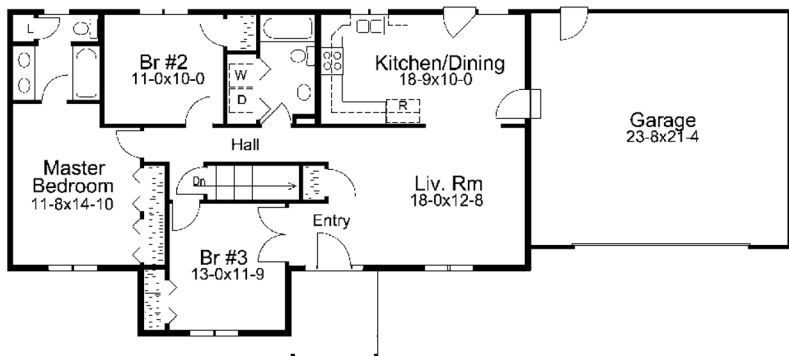

**Order Code: PT104**

This classic Ranch style home offers everything you need with minimum maintenance!

## House Plan **97261**

Total Living Area	<b>1,236 sq.ft</b>
Main Level	<b>1,236 sq.ft</b>
Bedrooms	<b>3</b>
Bathrooms	<b>2</b>
Garage Type	<b>2 Bay</b>
Dimensions	<b>72' Wide x 30' Deep</b>

[familyhomeplans.com](http://familyhomeplans.com)