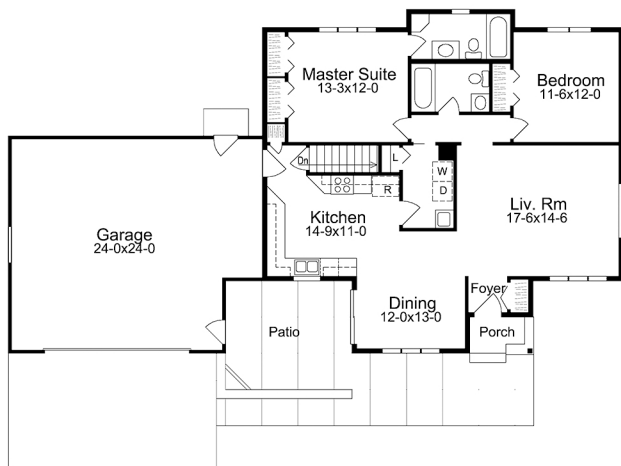

Order Code: PT104

This plan has a nice flow between the living space and bedrooms in the back of the house.

House Plan **97260**

Total Living Area	1,274 sq.ft
Main Level	1,274 sq.ft
Bedrooms	2
Bathrooms	2
Garage Type	2 Bay
Dimensions	68' Wide x 38' Deep