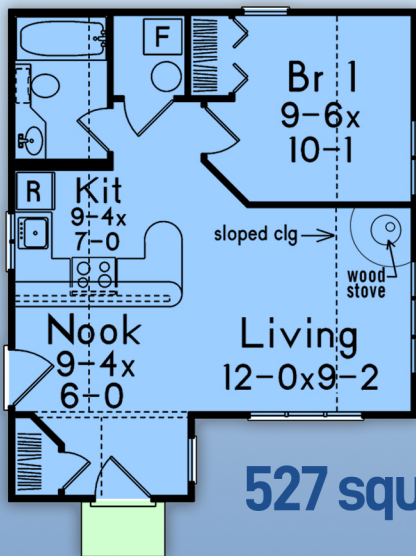

plan 97246

familyhomeplans.com  800-482-0464

1 bed  
1 bath  
22' W  
26'6 D

527 square feet