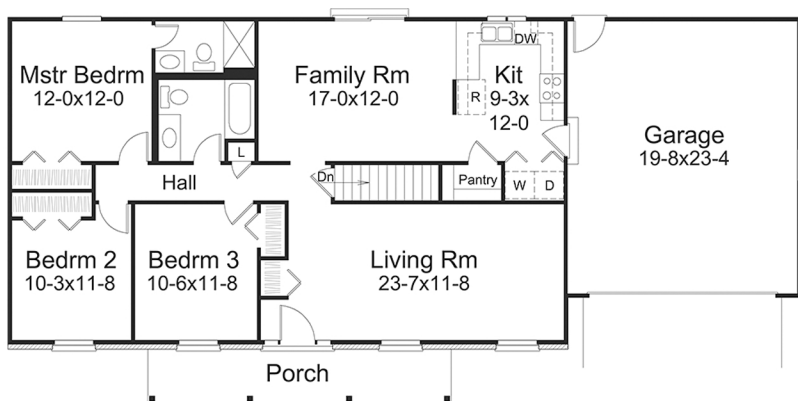

Order Code: PT104

The U-shaped kitchen features a laundry closet, built-in pantry and open peninsula.

House Plan **97231**

Total Living Area	1,364 sq.ft
Main Level	1,364 sq.ft
Bedrooms	3
Bathrooms	2
Garage Type	2 bay
Dimensions	68' Wide x 33'5" Deep