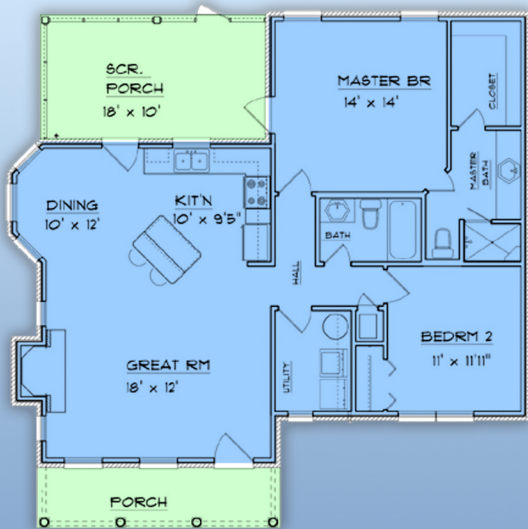

plan 96553

familyhomeplans.com ☎ 800-482-0464

1094 sq ft, 2 beds, 2 baths, 38' W x 40' D