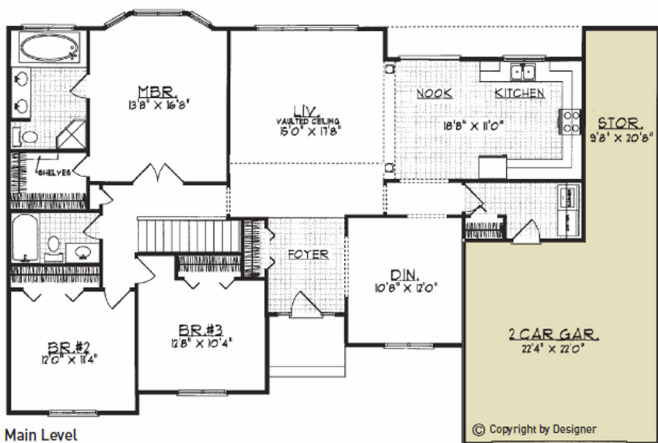

**Order Code: PT104**

A long storage space in the garage alleviates the problem of "Where do we put it?"

## House Plan **93133**

Total Living Area	1,763 sq.ft
Main Level	1,763 sq.ft
Bedrooms	3
Bathrooms	2
Garage Type	2 Car Garage
Dimensions	67'8" Wide x 43' Deep

[familyhomeplans.com](http://familyhomeplans.com)