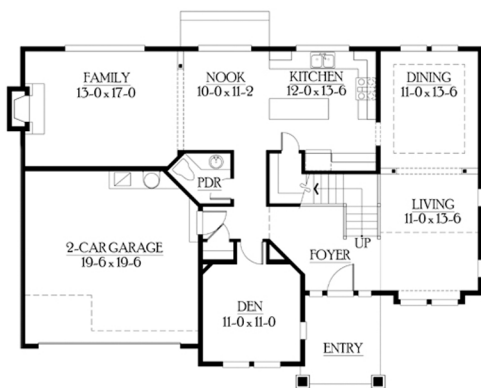

Order Code: **PT104**

A large bonus room on the upper level can be used as a fourth bedroom.

## House Plan **87431**

Total Living Area	2,565 sq.ft
Main Level	1,281 sq.ft
Upper Level	1,284 sq.ft
Bedrooms	3
Bathrooms	2.5
Garage Type	2 Car Garage
Dimensions	52' Wide x 38' Deep

MAIN FLOOR

UPPER FLOOR