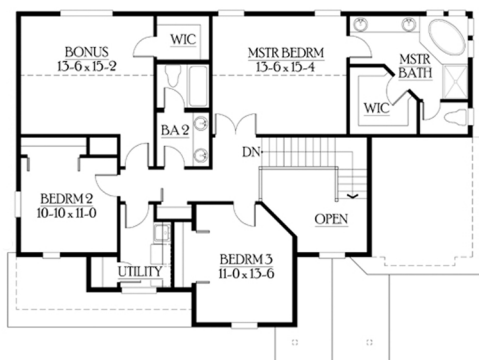

Order Code: **PT104**

A large bonus room on the upper level can be used as a fourth bedroom.

## House Plan **87431**

Total Living Area	2,565 sq.ft
Main Level	1,281 sq.ft
Upper Level	1,284 sq.ft
Bedrooms	3
Bathrooms	2.5
Garage Type	2 Car Garage
Dimensions	52' Wide x 38' Deep

MAIN FLOOR

UPPER FLOOR