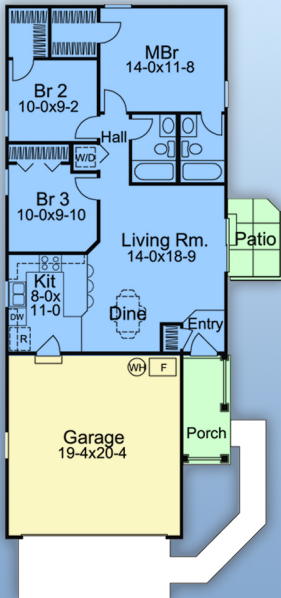

plan 86988

familyhomeplans.com  800-482-0464

983 sq. feet  
3 bedrooms  
2 bathrooms  
25 feet wide  
60 feet deep