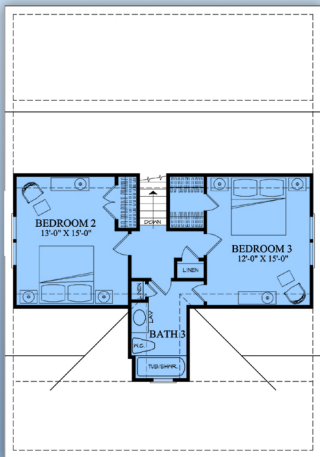

**plan 86101**

**familyhomeplans.com**  **800-482-0464**

**1738 sq ft, 3 beds, 2.5 baths, 35' W x 51' D**