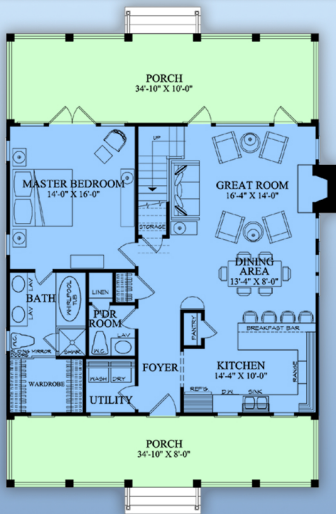

**plan 86101**

**familyhomeplans.com**  **800-482-0464**

**1738 sq ft, 3 beds, 2.5 baths, 35' W x 51' D**