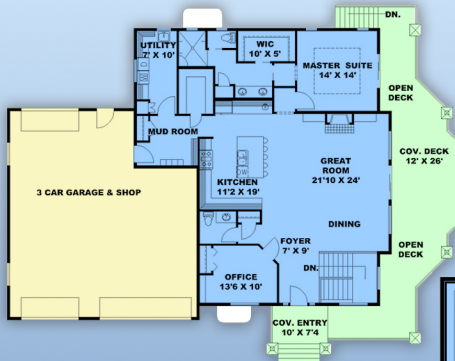

plan 85235

familyhomeplans.com 800-482-0464

3744 sq ft  
5 bedrooms  
3.5 bathrooms  
67'2 W x 51' D