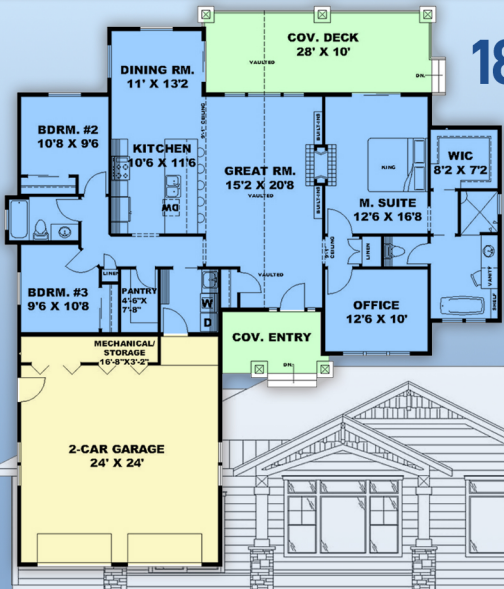

plan 85162

familyhomeplans.com  **800-482-0464**

1803 sq ft
3 beds
2 baths
61' wide
66' deep