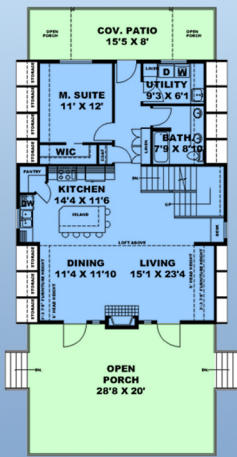

plan 85149

familyhomeplans.com  800-482-0464

1607 sq ft
2 BD, 2 BA
33' W x 40' D