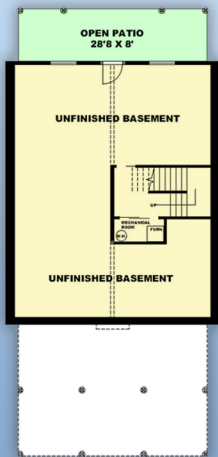

plan 85149

familyhomeplans.com  800-482-0464

1607 sq ft
2 BD, 2 BA
33' W x 40' D