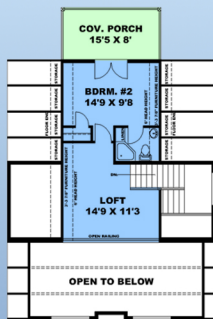

plan 85149

familyhomeplans.com  800-482-0464

1607 sq ft
2 BD, 2 BA
33' W x 40' D