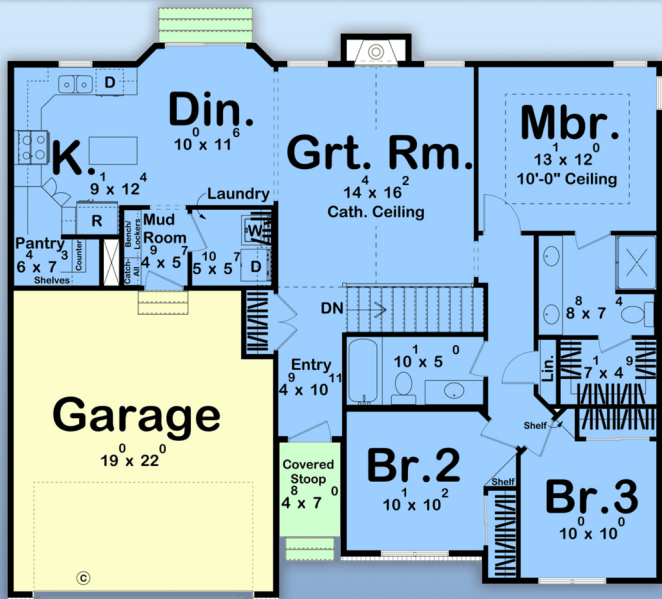

plan 84962

familyhomeplans.com  800-482-0464

1343 sq ft, 3 beds, 2 baths, 48' W x 41' D