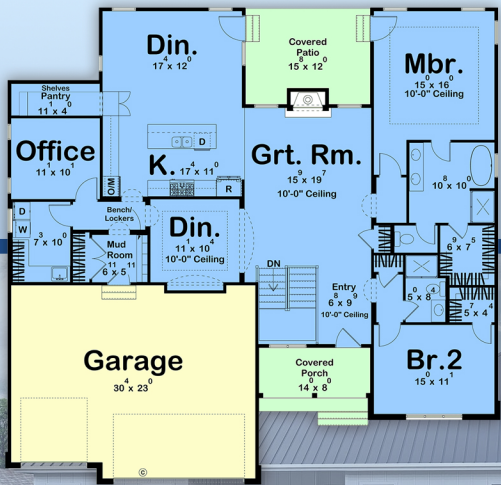

plan 84960

familyhomeplans.com 800-482-0464

2164 sq ft
 2 beds
 2 baths
 61' x 59'