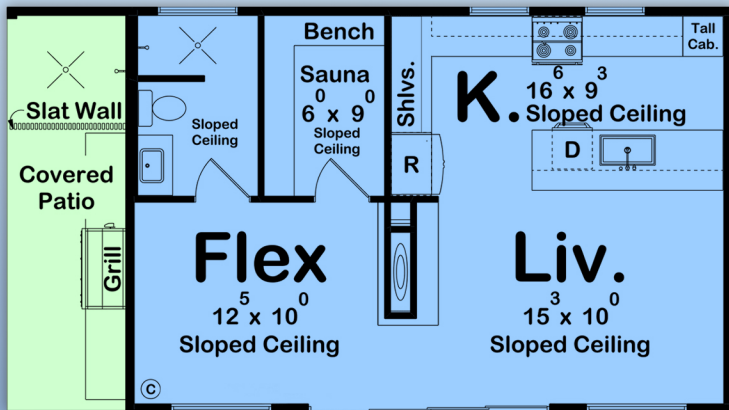

plan 84952

familyhomeplans.com  800-482-0464

600 sq ft Pool House, 1 bath, 36' W x 20' D