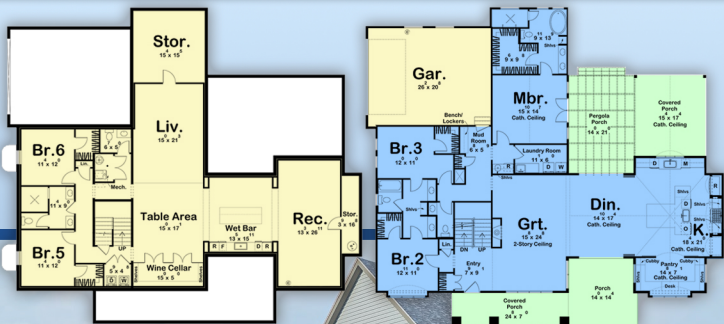

plan 84932

familyhomeplans.com 800-482-0464

3240 sq ft, 4 beds, 3.5 baths, 76' W x 68' D