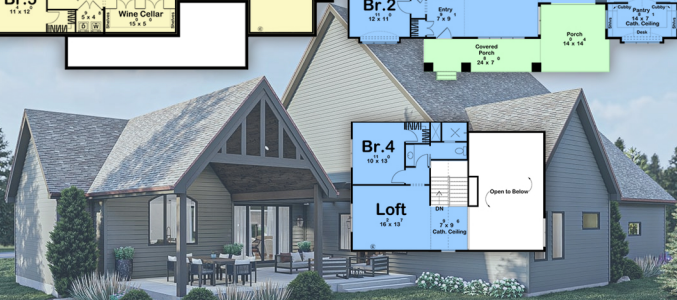

plan 84932

familyhomeplans.com 800-482-0464

3240 sq ft, 4 beds, 3.5 baths, 76' W x 68' D