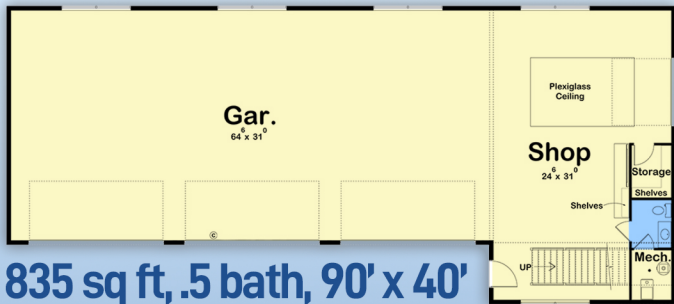

plan 84927

familyhomeplans.com  800-482-0464

835 sq ft, .5 bath, 90' x 40'