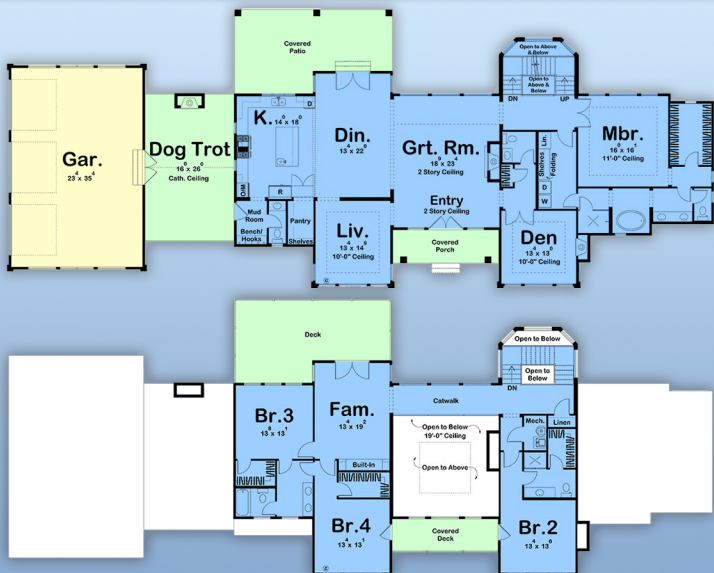

plan 84920

familyhomeplans.com  800-482-0464

4057 sq ft, 4 beds, baths: 3 full, 2 half, 125' W x 49' D