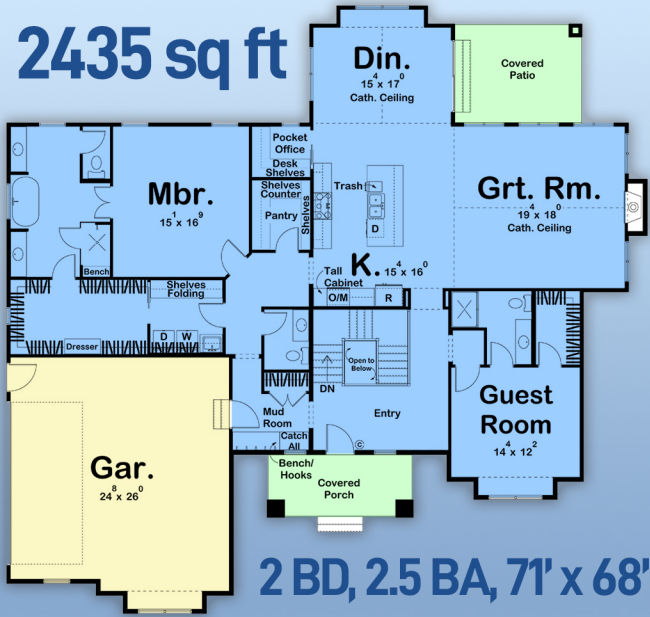

plan 84915

familyhomeplans.com  800-482-0464

2435 sq ft

2 BD, 2.5 BA, 71' x 68'