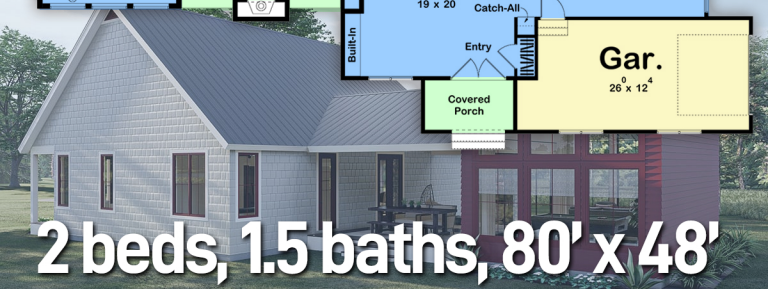

plan 84913

familyhomeplans.com 800-482-0464

1773 sq ft

2 beds, 1.5 baths, 80' x 48'