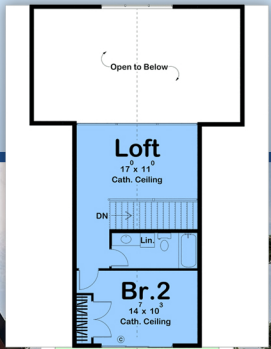

plan 84908

familyhomeplans.com 800-482-0464

2007 sq ft
2 BD, 2 BA
42' x 48'

Covered Deck
Cath. Ceiling