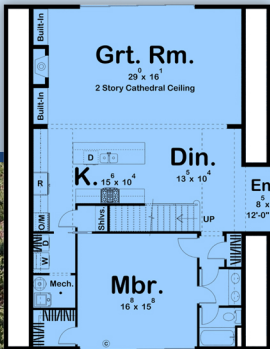

plan 84908

familyhomeplans.com 800-482-0464

2007 sq ft
2 BD, 2 BA
42' x 48'

Covered Deck
Cath. Ceiling