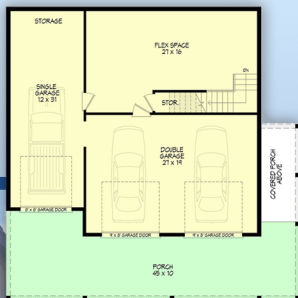

plan 84888

familyhomeplans.com 800-482-0464

2068 sq feet  
3 bedrooms  
2.5 bathrooms  
46' W x 46' D