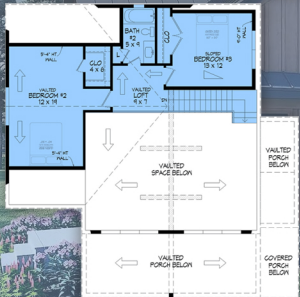

plan 84888

familyhomeplans.com 800-482-0464

2068 sq feet  
3 bedrooms  
2.5 bathrooms  
46' W x 46' D