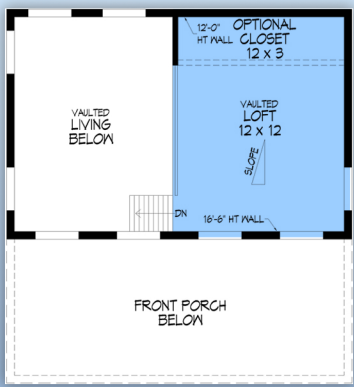

plan 84872

familyhomeplans.com 800-482-0464

823 square feet
 1 bedroom, 1 bath
 24 ft W x 38 ft D