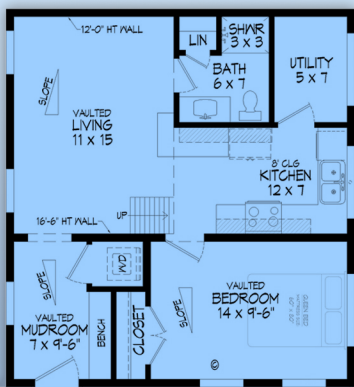

plan 84872

familyhomeplans.com 800-482-0464

823 square feet
 1 bedroom, 1 bath
 24 ft W x 38 ft D