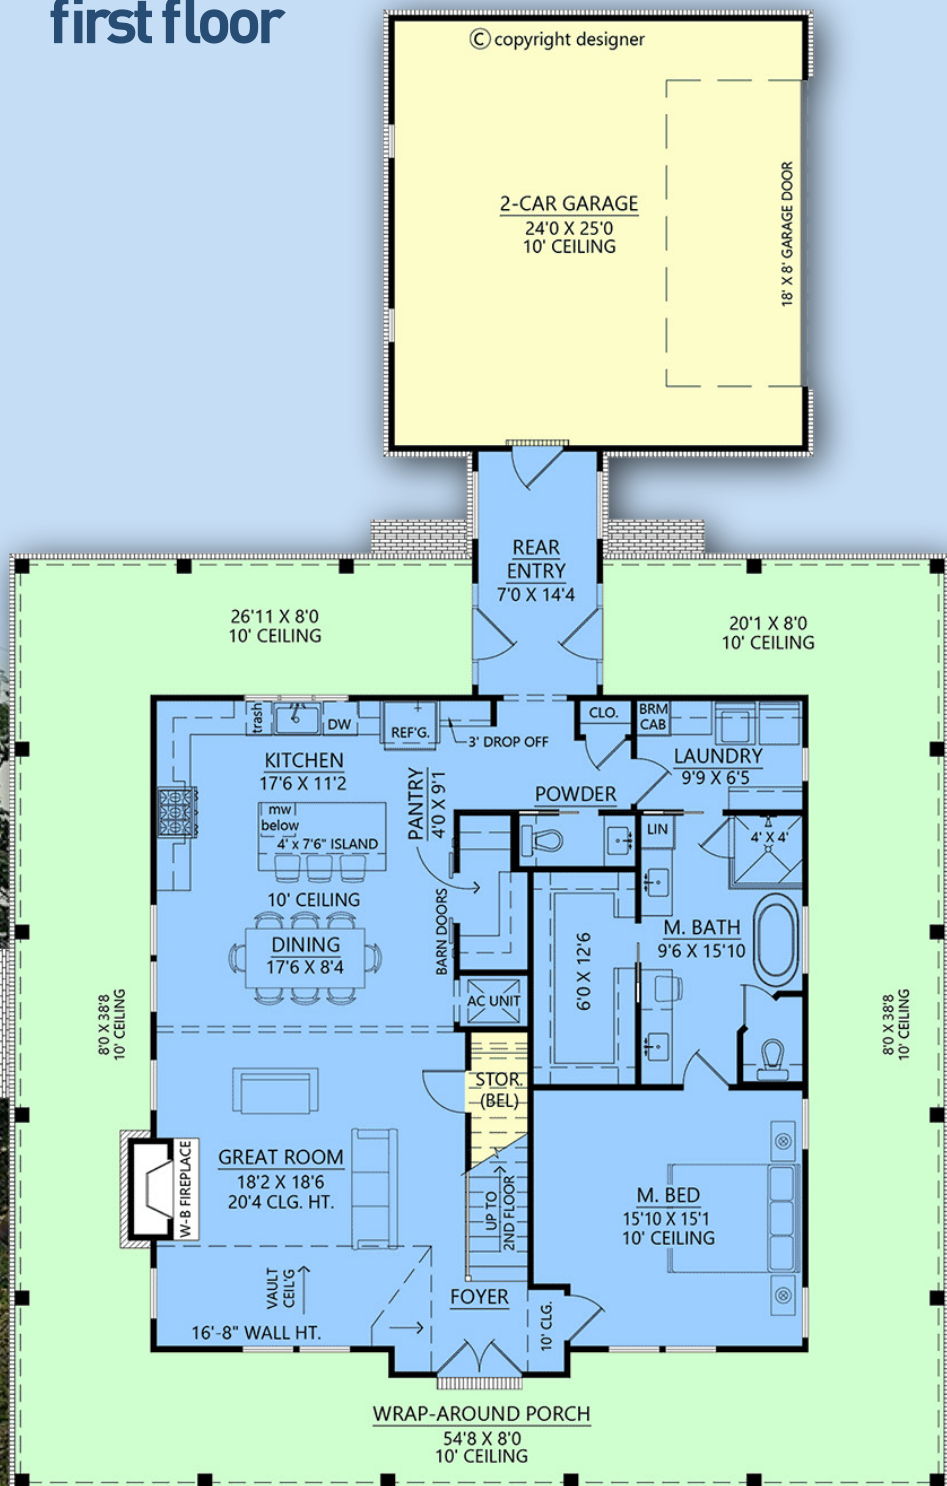

SCAN ME

Plan 84721

square feet
2585

bedrooms
4

bathrooms
3.5

garage bays
2

width
55'

depth
87'

familyhomeplans.com

800-482-0464

first floor

second floor