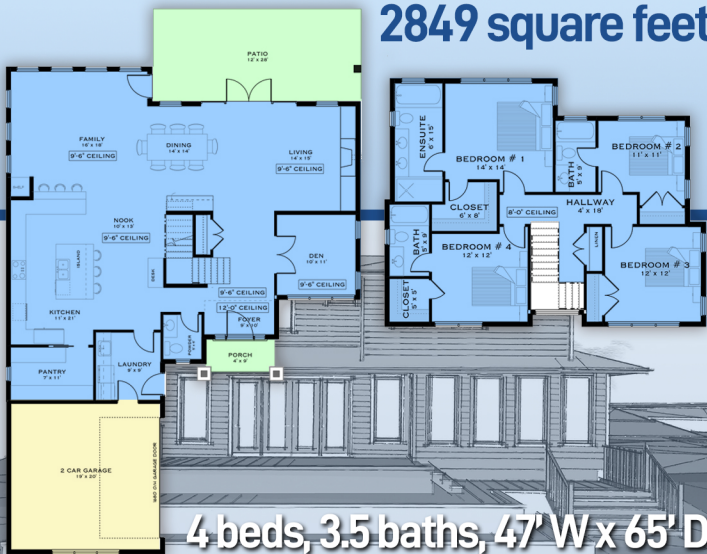

familyhomeplans.com  800-482-0464

2849 square feet

4 beds, 3.5 baths, 47' W x 65' D