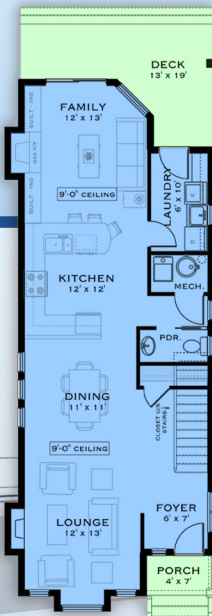

plan 84610

familyhomeplans.com  800-482-0464

1755 square feet
3 BD, 2.5 BA
19' W x 52' D