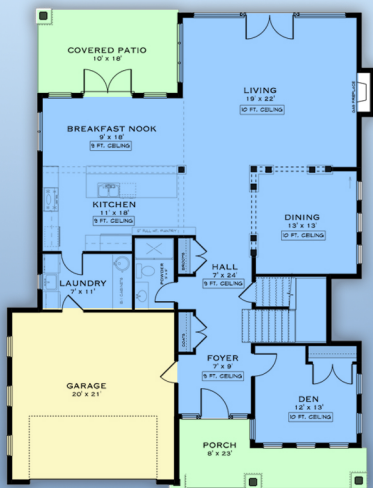

plan 84609

familyhomeplans.com  800-482-0464

2893 sq feet

4 BD, 3 BA
45' W x 60' D