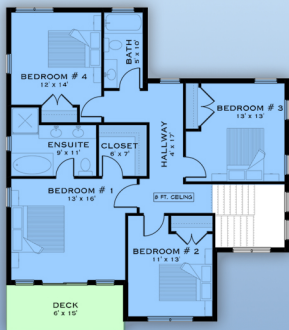

plan 84609

familyhomeplans.com  800-482-0464

2893 sq feet

4 BD, 3 BA
45' W x 60' D