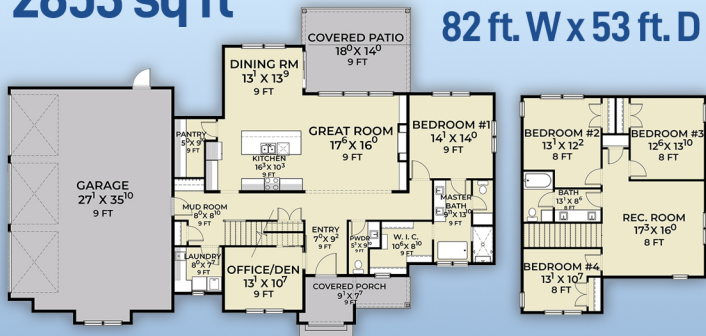

plan 83802

familyhomeplans.com  800-482-0464

2853 sq ft

4 beds, 2.5 baths 82 ft. W x 53 ft. D

rear elevation