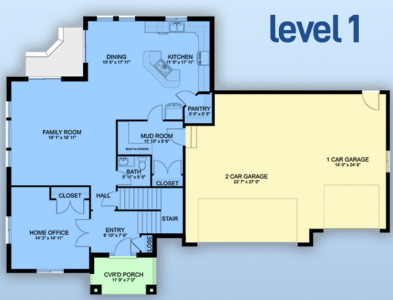

plan 83644

familyhomeplans.com 800-482-0464

4639 sq ft
6 bedrooms
4.5 baths
70' W x 51' D