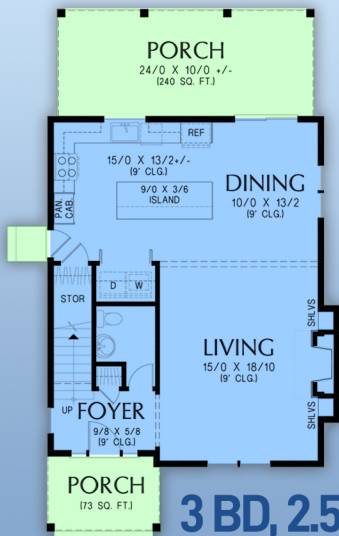

# plan 83545

familyhomeplans.com  800-482-0464

## 1658 sq ft

## 3 BD, 2.5 BA, 26' W x 49' D