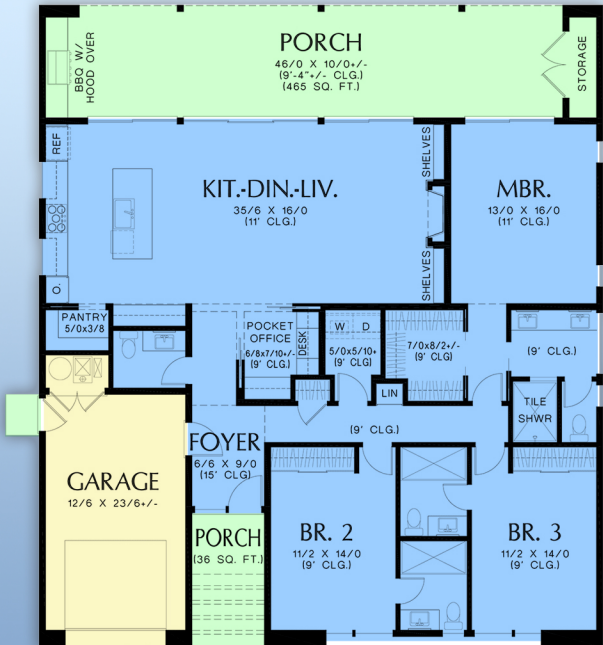

plan 83537

familyhomeplans.com  800-482-0464

1944 sq ft, 3 beds, 3.5 baths, 50' W x 57' D