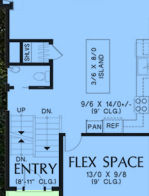

plan 83526

2197 sq ft, 4 beds, 3.5 baths, 22' W x 54' D