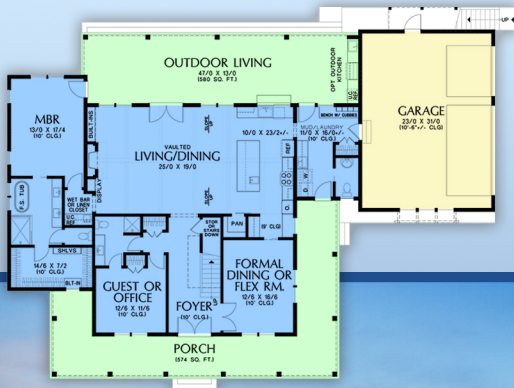

# plan 83509

familyhomeplans.com  800-482-0464

2935 sq ft  
4 beds  
4.5 baths  
86' by 61'