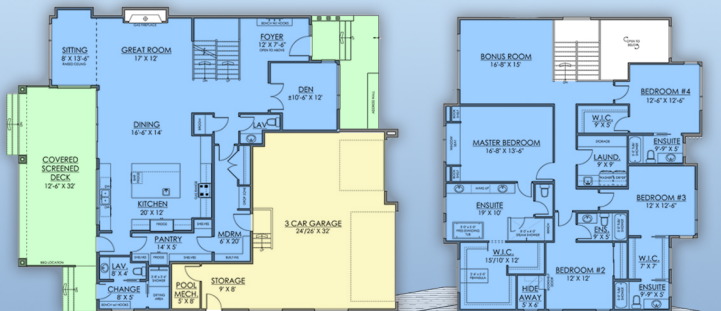

plan 83353

familyhomeplans.com  800-482-0464

3827 sq ft
4 BD, 3.5 BA
53 ft x 68 ft