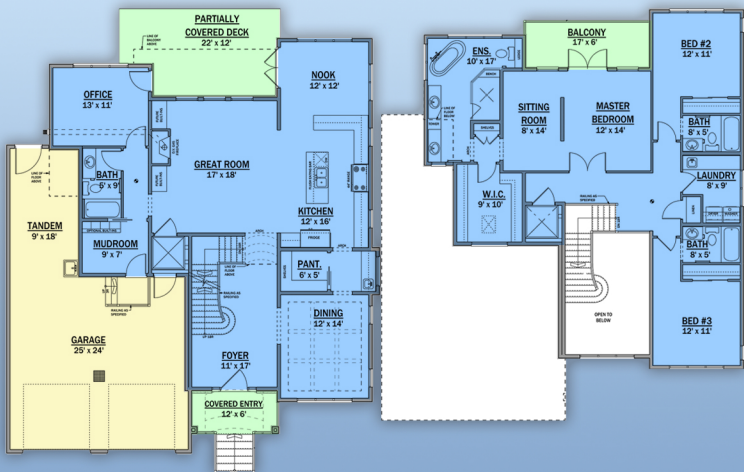

plan 83347

familyhomeplans.com 800-482-0464

2926 sq ft, 3 beds, 4 baths, 50' W x 57' D