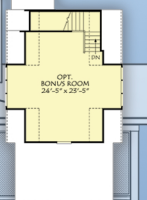

plan 83130

Copyright © 2021
Frank's Best Associates

familyhomeplans.com  800-482-0464

2551 sq ft

4 beds, 3.5 baths
71'5" W x 99'6" D

Copyright © 2021
FRANK BETZ ASSOCIATES, INC.