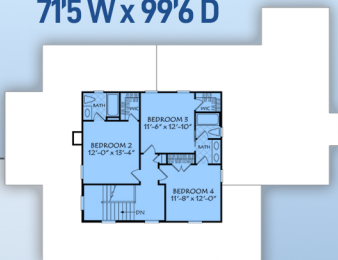

plan 83130

Copyright © 2021
Frank's Best Associates

familyhomeplans.com  800-482-0464

2551 sq ft

4 beds, 3.5 baths
71'5" W x 99'6" D

Copyright © 2021
FRANK BETZ ASSOCIATES, INC.