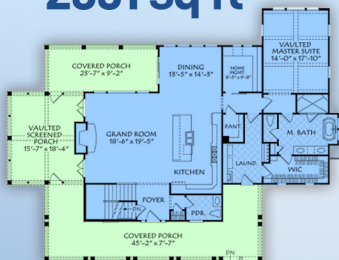

plan 83130

Copyright © 2021
Frank's Best Associates

familyhomeplans.com  800-482-0464

2551 sq ft

4 beds, 3.5 baths
71'5" W x 99'6" D

Copyright © 2021
FRANK BETZ ASSOCIATES, INC.