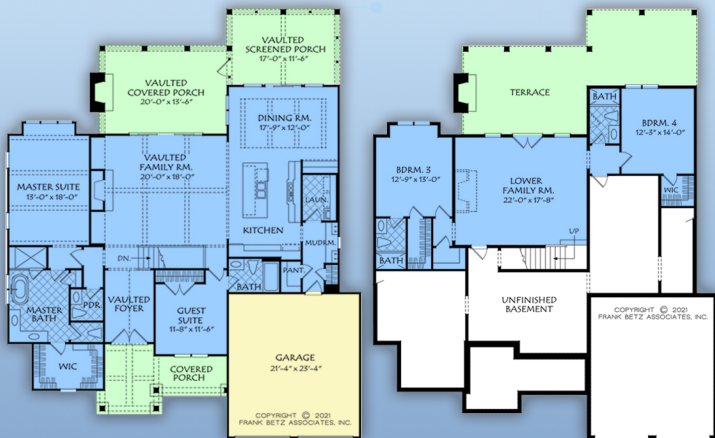

plan 83124

familyhomeplans.com  800-482-0464

3072 sq ft, 4 beds, 4.5 baths, 58' W x 70'5 D