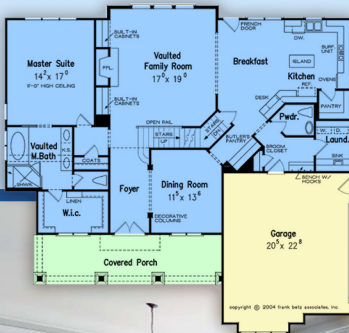

plan 83060

familyhomeplans.com 800-482-0464

2619 square feet
4 beds, 3.5 baths
56' W by 53' D