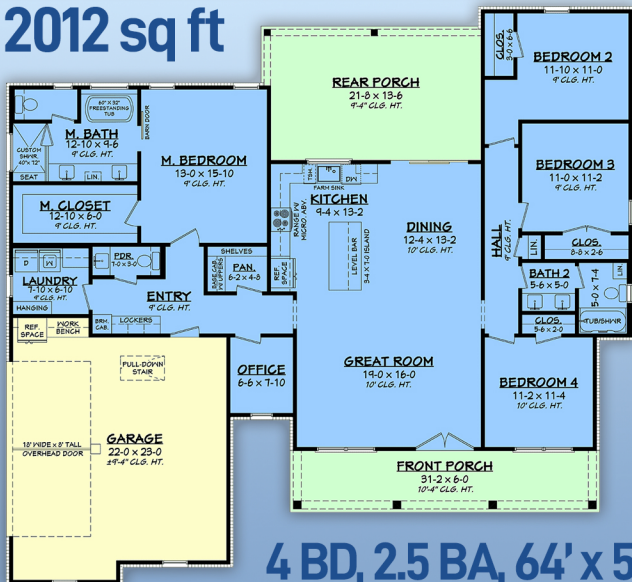

plan 82950

familyhomeplans.com  800-482-0464

2012 sq ft

4 BD, 2.5 BA, 64' x 59'